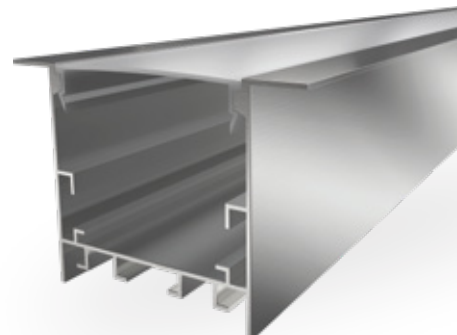

ZIO 35x35 MM CONCEALED
HEAVY DUTY ALUMINIUM PROFILE LIGHT

PRODUCT CODE	LENGTH	DIMENSION	BOX QTY.	DLP(₹)
LG-0186-ST3535-CON	2Mtr/pcs	35x35mm	50U	1,725.00*