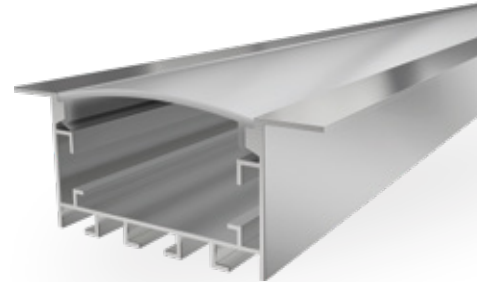

ZIO 35x20 MM CONCEALED
HEAVY DUTY ALUMINIUM PROFILE LIGHT

PRODUCT CODE	LENGTH	DIMENSION	BOX QTY.	DLP(₹)
LG-0186-ST3520-CON	2Mtr/pcs	35x20mm	50U	1,280.00*