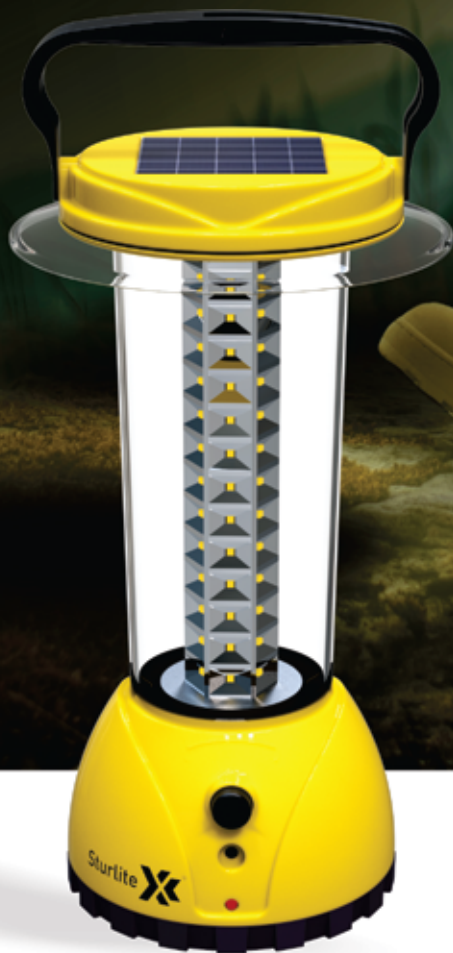

Reflector Finish

Rose Gold

Form

RD  SQ

Sturlite X<sup>®</sup>

**Carry  
your light**

**wherever  
you go**

Portable Lighting