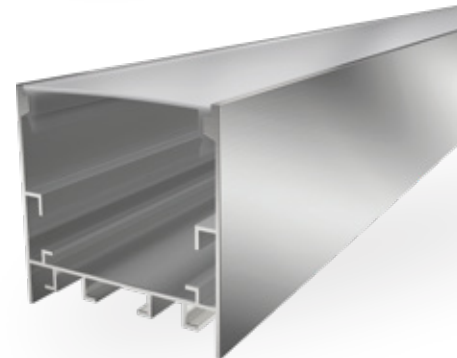

ZIO 35x35 MM SURFACE
HEAVY DUTY ALUMINIUM PROFILE LIGHT

PRODUCT CODE	LENGTH	DIMENSION	BOX QTY.	DLP(₹)
LG-0186-ST3535-SUR	2Mtr/pcs	35x35mm	50U	1,635.00*