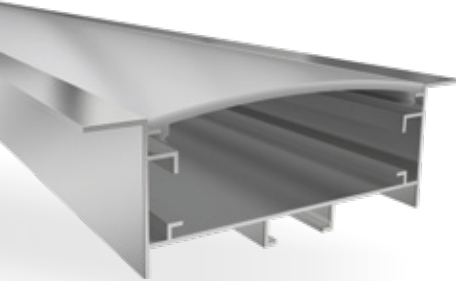

ZIO 50x20 MM CONCEALED
HEAVY DUTY ALUMINIUM PROFILE LIGHT

PRODUCT CODE	LENGTH	DIMENSION	BOX QTY.	DLP(₹)
LG-0186-ST5020-CON	2Mtr/pcs	50x20mm	50U	1,590.00*