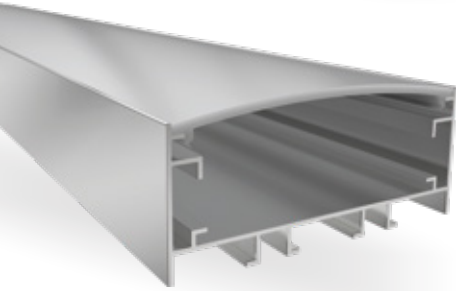

ZIO 50x20 MM SURFACE
HEAVY DUTY ALUMINIUM PROFILE LIGHT

PRODUCT CODE	LENGTH	DIMENSION	BOX QTY.	DLP(₹)
LG-0186-ST5020-SUR	2Mtr/pcs	50x20mm	50U	1,530.00*