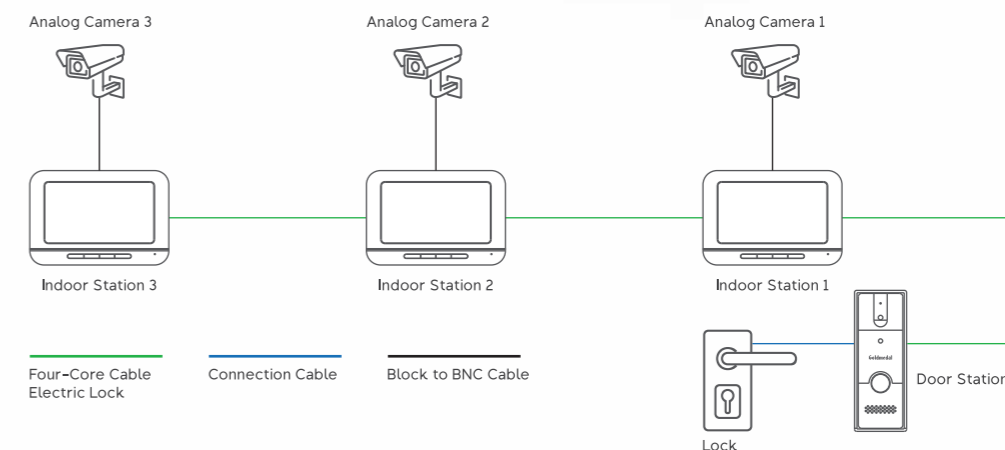

## A WIRELESS VIDEO DOOR PHONE. YET TOTALLY SECURE.

Do you want to add a video door phone to your residence but have not left the necessary wires for it? Do not worry as we have a solution for it. Simply install the Goldmedal Wi-Fi Door Phone Kit to easily fulfil your need. You do not need an indoor unit to talk to the visitor, either. Any person ringing the bell will be visible on your mobile phone and you can talk with the visitor to verify before you open the door! Its subtle design and neutral colour options allows it to blend aesthetically with your building premises, making it an efficient but unobtrusive ally in the security of your premises.

### Highlights

- WiFi Door phone
- No indoor unit required
- Compatible with mobile phone
- Seperate chime option
- Surveillance possible

i-Secure 09  
Analog Door Phone kit  
Outdoor Unit

**Highlights**

- Analog Door phone with memory
- Display resolution 800x480
- 4 Wire analog system
- Option to unlock door
- Surveillance possible
- Noise suppression & echo cancellation

i-Secure 09  
Analog Door Phone kit  
Indoor Unit

**SMART HOMES.  
SAFE HOMES.**

A smart video door phone is an ideal companion to a smart home. By enabling clear visibility of people outside your door and accurate two-way communication, you can screen your visitors much more efficiently. The auto lock and unlock feature can be a huge security feature for those who have young children or senior citizens at home. Capable of recording, you can easily go through the records to check the visitors who visited your premises while you were away.