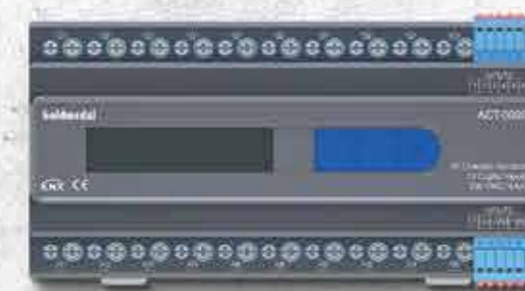

Actuator
20 Channel Multi Actuator
ACT0020

Technical Parameter

- NO/NC Contact selection
- Data Convertors on board
- Switching, Blinds and shutter control
- 12 Potential free inputs
- Scene & Logic Operations
- LCD Display for Inputs & Outputs
- KNX Bus Powered

KNX
Multi Switch Actuator

2, 12 & 20 Channels

The Multi-Switch Actuators are invisible as these are fitted in Automation DB but carry out the all important task of controlling our Electrical Appliances over KNX. Be it Lighting or Blinds or Curtains these are seamlessly integrated into the system. One device can work both for Switching or Curtain control reducing the need for extra devices.