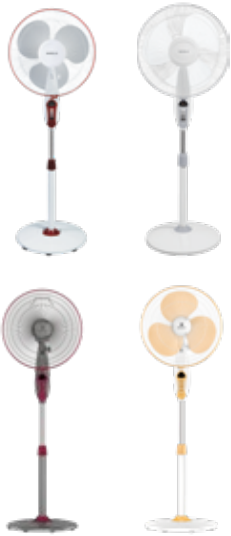

Sprint

Model	Sweep (mm)	List Price (₹)	SKU code	Outer Pack
Sprint HS White	450 mm	₹ 5610.00	FHSSPHSWHT18	1 N
Sprint HS White	400 mm	₹ 4440.00	FHSSPHSWHT16	2 N
Sprint BLDC White Yellow		₹ 6015.00	FHSPCNSWHY16	
Sprint LED Remote Wine Red		₹ 5500.00	FHSSPRCWRD16	
Sprint LED Blue		₹ 4085.00	FHSSPSTBLU16	
Sprint LED Wine Red		₹ 4085.00	FHSSPSTWRD16